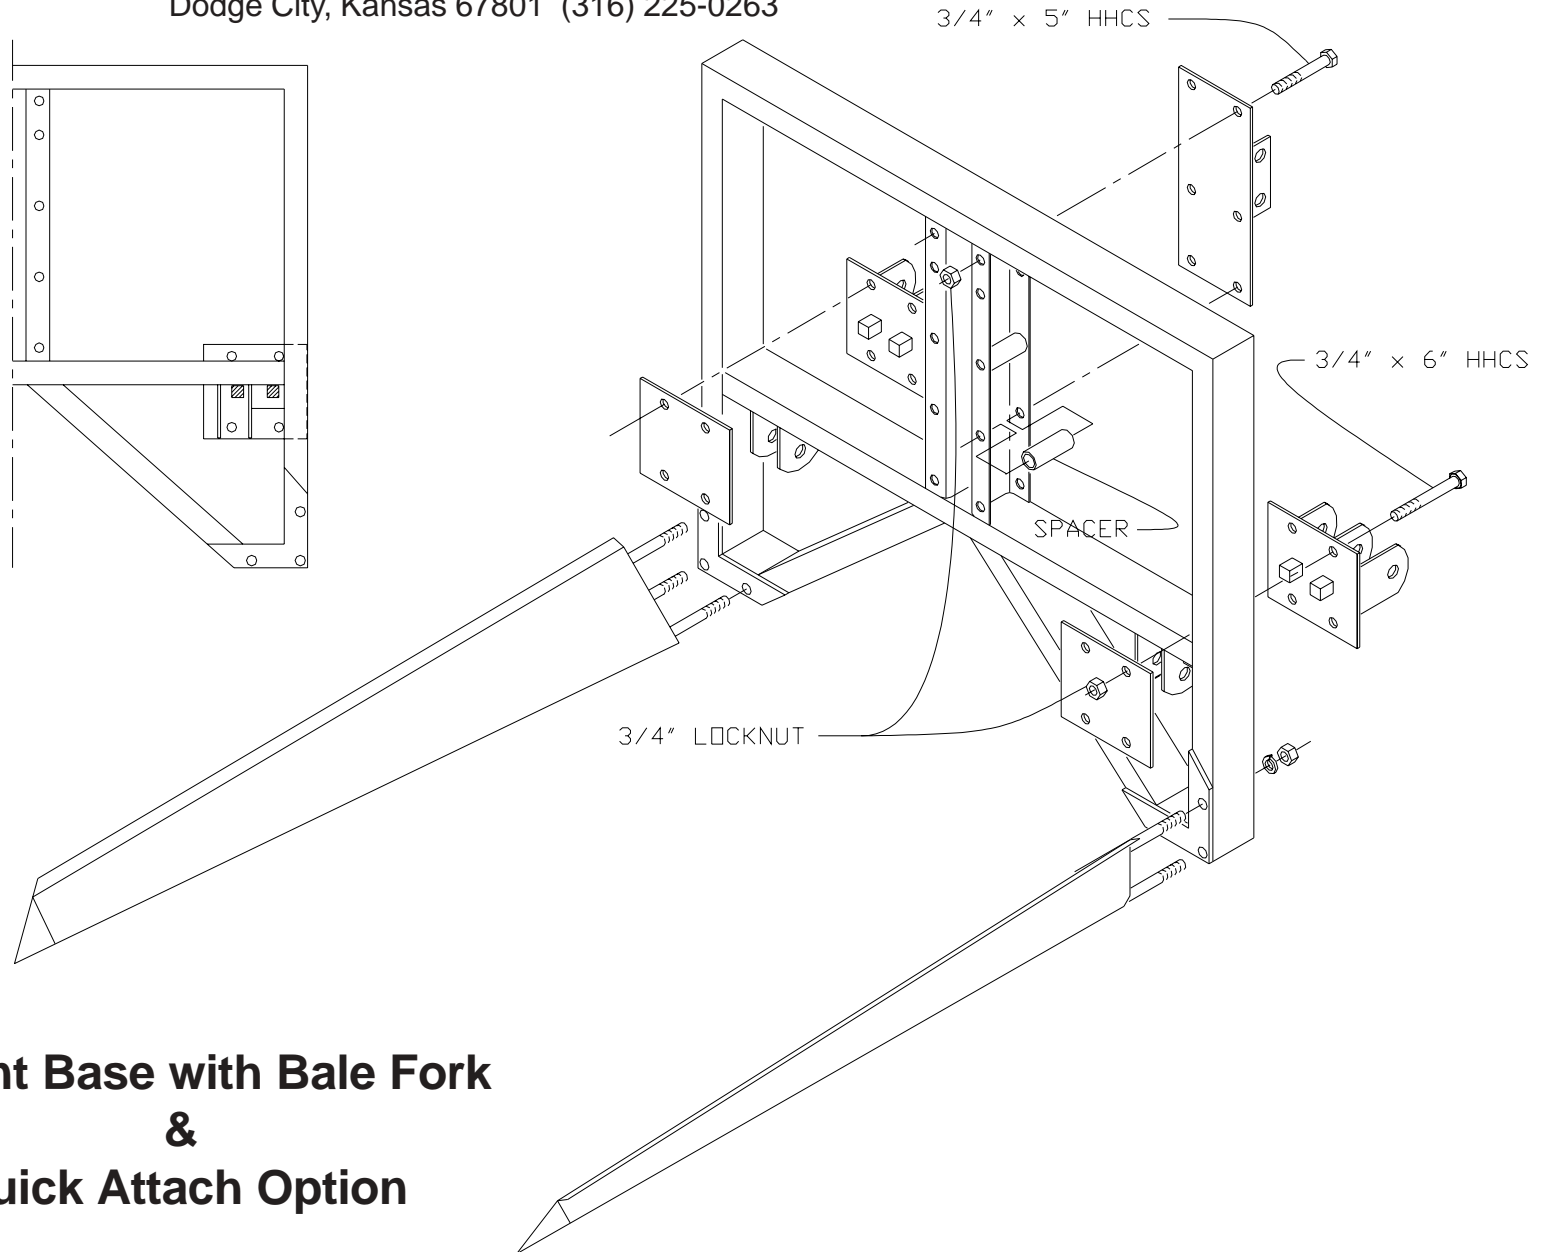

MY-D

HAN-D

Mfg. Co. Inc.
Dodge City, Kansas 67801 (316) 225-0263

3-Point Base with Bale Fork & Quick Attach Option