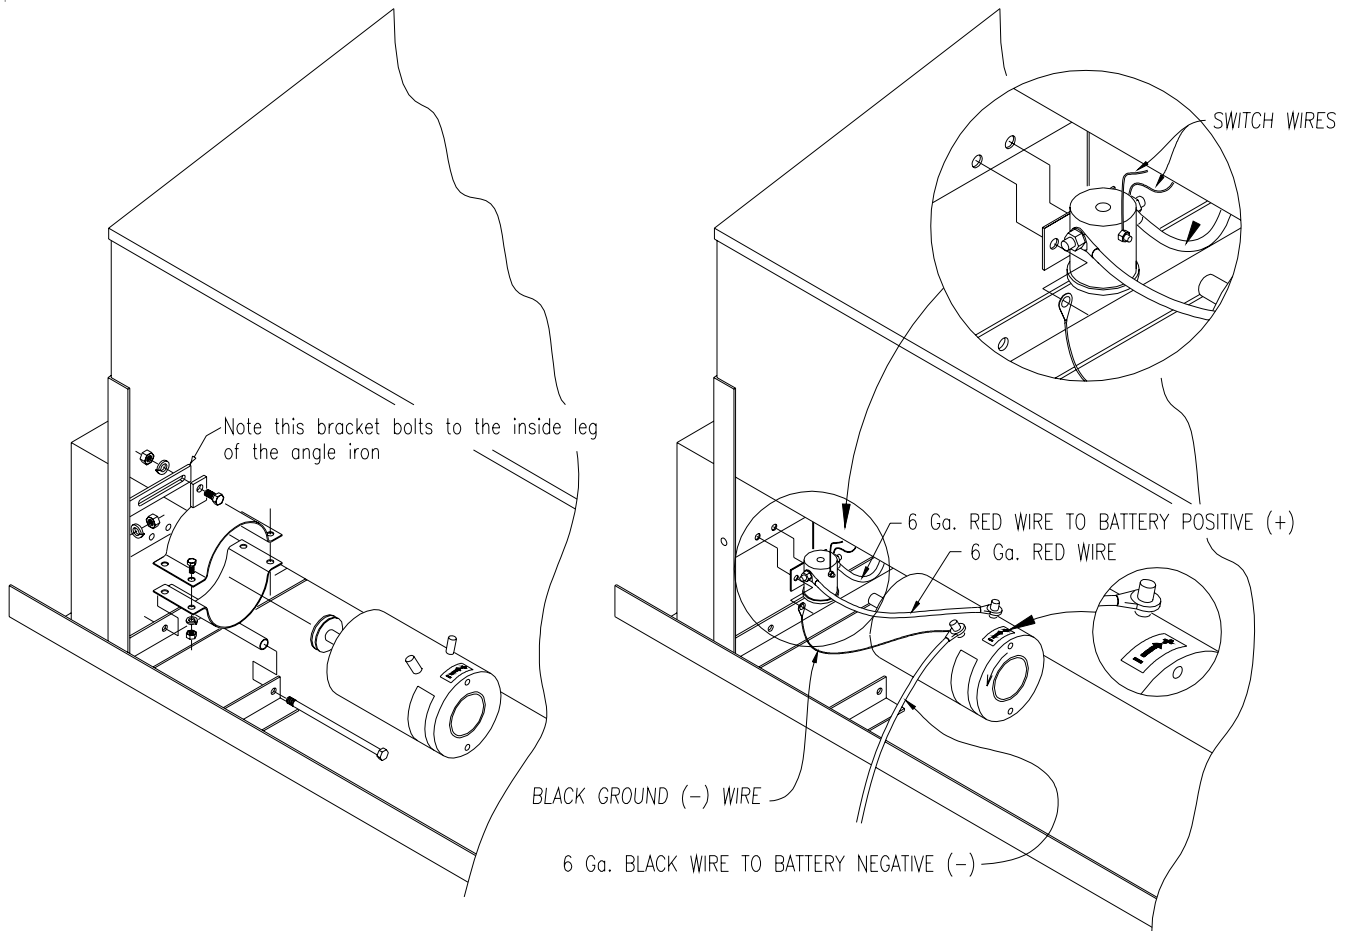

MY-D

HAND

Mfg. Co. Inc.

Dodge City, Kansas 67801 (316) 225-0263

CAKE FEEDER WIRING DIAGRAM FOR LEESON MOTOR

Hydraulic Motor Installation